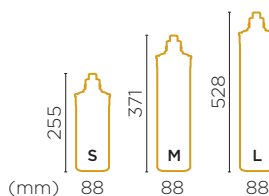

noryl®

Testata Head

pp

Corpo filtro Filter body

MADE IN ITALY